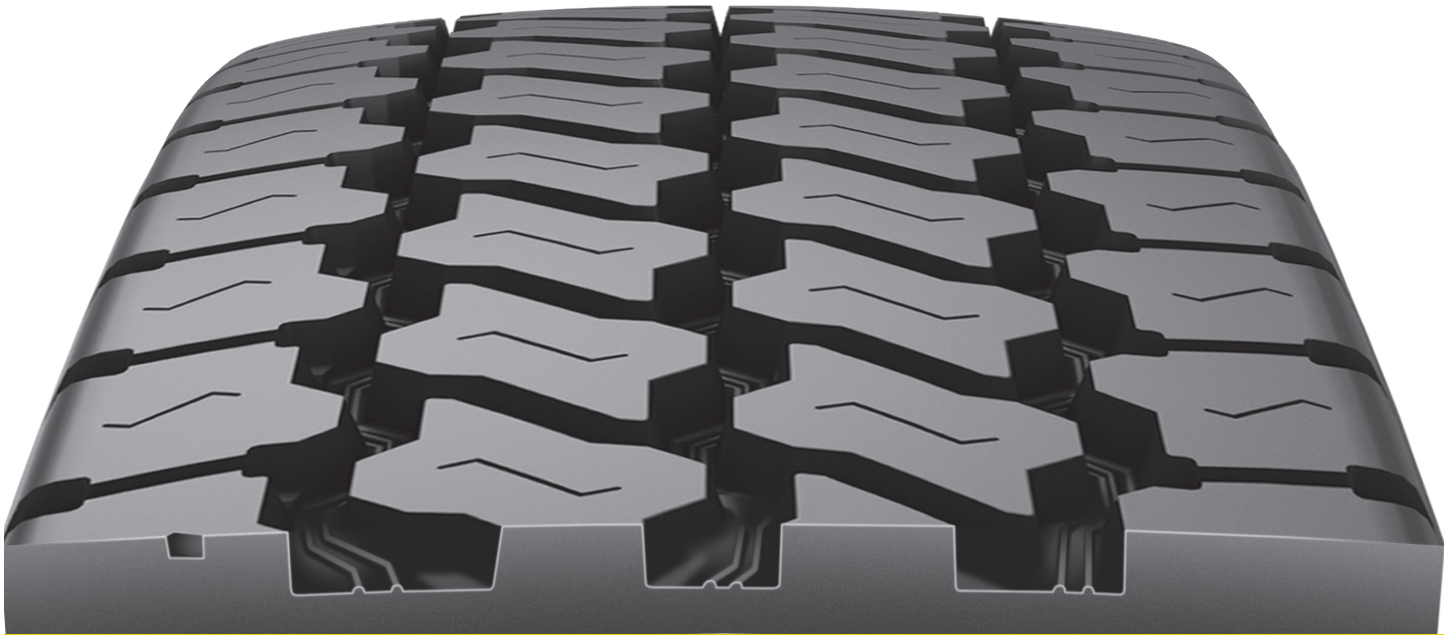

Ultra Drive™

Truckload / LTL and P&D applications

A drive tire engineered to deliver all-weather traction

All-weather Traction • Deep Tread • Long Wear

THE FEATURES RUN DEEP

Bandag's Ultra Drive tire features a deep, 26/32nds, all-weather tread pattern that offers reliable traction. A tie-barred shoulder helps provide lug stability and minimize irregular wear contributing to long tread life. This retread tire is suitable for distribution, LTL, and truckload applications.

bandag Ultra Drive Design Benefits

- A Stone Penetration Protectors**
Fight stone drilling
- B Tie-barred Shoulder**
Helps provide lug stability and minimize irregular wear
- C Slotted Shoulder & Specialized Blade Patterns**
Promote traction in all conditions and minimize irregular wear
- D 26 / 32 Tread Depth**
Contributes to long tread life

The Ultra Drive comes in 7 different sizes:
200, 210, 220, 230
240, 250, and 260.

Build your fleet for better with Bandag. When you partner with Bandag, you'll get more miles out of less rubber. It's better for business, better for the environment and better for local economies.