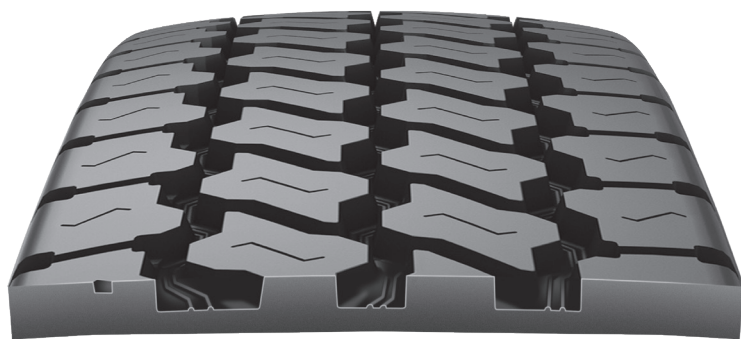

Ultra Drive™

Truckload / LTL and P&D applications

A drive tire engineered to deliver all-weather traction

All-weather Traction • Deep Tread • Long Wear

THE FEATURES RUN DEEP

Bandag's Ultra Drive tire features a deep, 26/32nds, all-weather tread pattern that offers reliable traction. A tie-barred shoulder helps provide lug stability and minimize irregular wear contributing to long tread life. This retread tire is suitable for distribution, LTL, and truckload applications.

bandag Ultra Drive Design Benefits

- A Stone Penetration Protectors**
Fight stone drilling
- B Tie-barred Shoulder**
Helps provide lug stability and minimize irregular wear
- C Slotted Shoulder & Specialized Blade Patterns**
Promote traction in all conditions and minimize irregular wear
- D 26 / 32 Tread Depth**
Contributes to long tread life

The Ultra Drive comes in 7 different sizes:
200, 210, 220, 230
240, 250, and 260.

Build your fleet for better with Bandag. When you partner with Bandag, you'll get more miles out of less rubber. It's better for business, better for the environment and better for local economies.