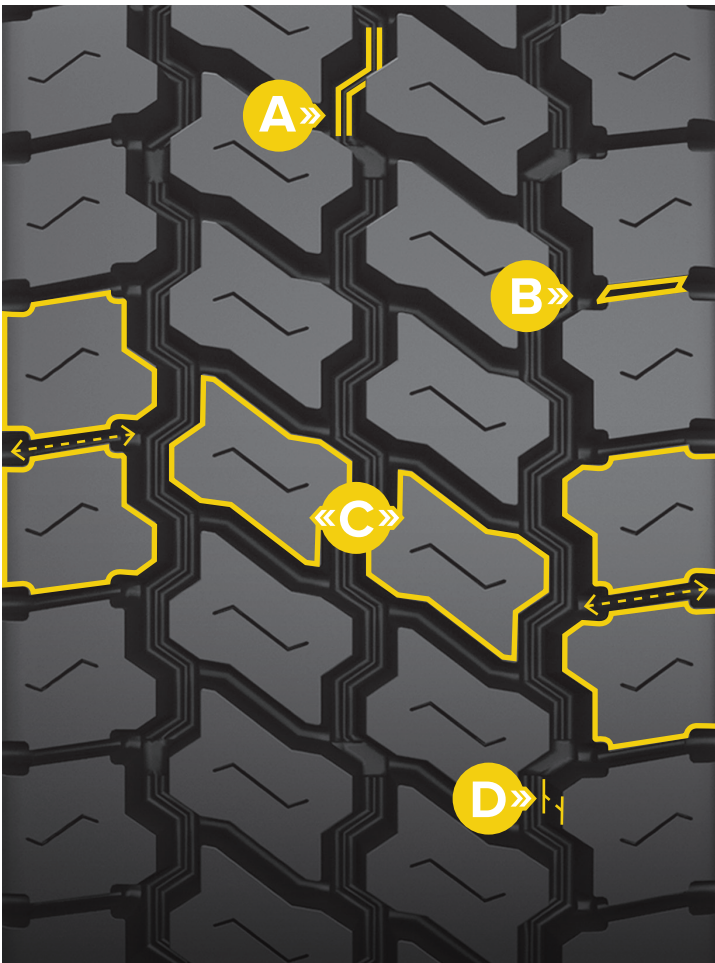

Ultra Drive™

Truckload / LTL and P&D applications

A drive tire engineered to deliver all-weather traction

All-weather Traction • Deep Tread • Long Wear

THE FEATURES RUN DEEP

Bandag's Ultra Drive tire features a deep, 26/32nds, all-weather tread pattern that offers reliable traction. A tie-barred shoulder helps provide lug stability and minimize irregular wear contributing to long tread life. This retread tire is suitable for distribution, LTL, and truckload applications.

bandag Ultra Drive Design Benefits

- A Stone Penetration Protectors**
Fight stone drilling
- B Tie-barred Shoulder**
Helps provide lug stability and minimize irregular wear
- C Slotted Shoulder & Specialized Blade Patterns**
Promote traction in all conditions and minimize irregular wear
- D 26 / 32 Tread Depth**
Contributes to long tread life

The Ultra Drive comes in 7 different sizes:
200, 210, 220, 230
240, 250, and 260.

Build your fleet for better with Bandag. When you partner with Bandag, you'll get more miles out of less rubber. It's better for business, better for the environment and better for local economies.